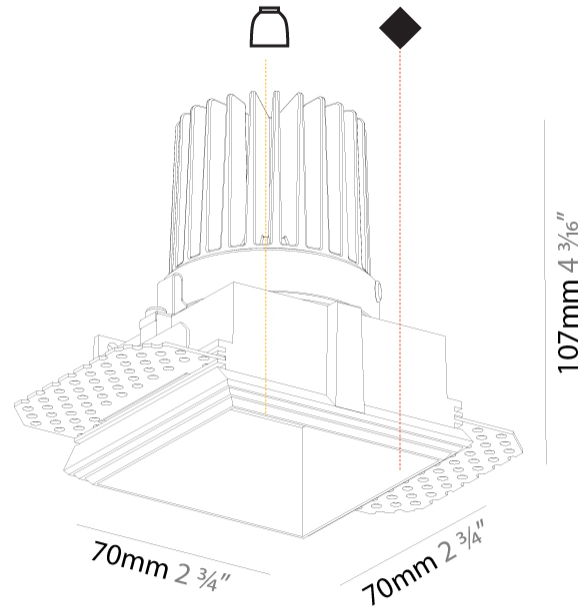

PHYSICAL

Shape: Square
Length (mm): 70
Length (in): 2 ¾
Width (mm): 70
Width (in): 2 ¾
Height (mm): 107
Height (in): 4 ¾
Ceiling Thickness (mm): 10 / 12.5 / 15
Ceiling Thickness (in): 3/8 or 1/2 or 9/16
Min. Recessing Depth (mm): 130
Min. Recessing Depth (in): 5 ¼
Light Distribution: Downlight
Fixture Finish: SSR / BKV / CWI / CRY / HAB / UFT / ITA / RUA / FTG / MYG / LOD / PUS / FRO / FUP / KIA / POP / BLS / SPG / MEY / GOH / GUM / CHC / COM / ABZ / JAG / OBR / MOS / ROR
Fixture Material: Aluminum Die Cast
Cut-out Measurements: 85mm / 3 3/8" x 85mm / 3 3/8"
Upon Request: Unique Ceiling Thickness

ELECTRICAL

Lamp Type: LED (Zhaga Standard)
Input Wattage (W): 14.5
Total Output Wattage (W): 13.4
Dimming: Tri-Mode (Non-Dimming and Phase Dimming (120Vac only) and 0-10V Dimming)
Driver Included: No
Driver Location: Recessed Housing
Driver Type: Constant Current - Universal
Driver Class: Class 2
Housing: See components
Input Voltage (V): 120 - 277
Constant Current (MA): 350

LED

Color Temperature (°K): 2700 / 3000 / 3500 / 4000
Max. Delivered Lumen (lm): 890 / 920 / 970 / 990
CRI: >90 CRI
Upon Request: Special Color Temperature RGB-W Tunable White
Special LED

OPTICAL

Reflector: 20 / 40 / 60
Upon Request: Special Beam Angles

RATINGS AND CERTIFICATIONS

Certified By: Certified for North American Standards
IP rating: IP20