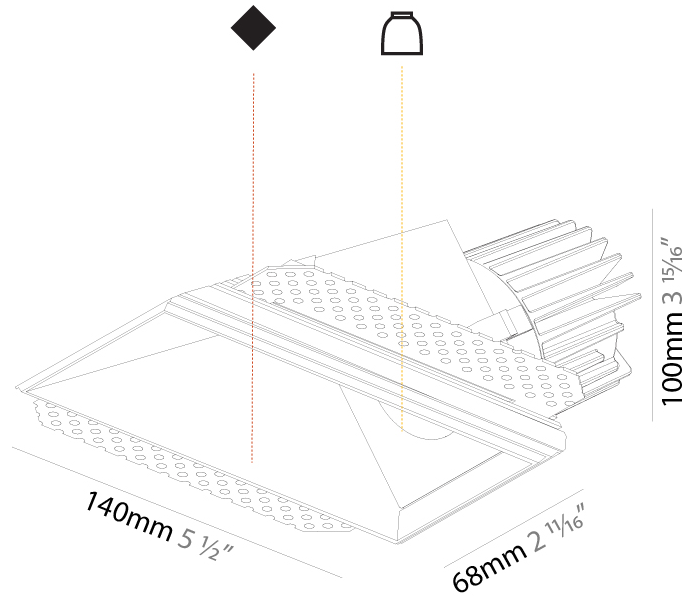

OPTICAL

Reflector: 20 / 40 / 60
 Upon Request: Special Beam Angles

RATINGS AND CERTIFICATIONS

Certified By: Certified for North American Standards
 IP rating: IP20

150mm x 85mm
5 7/8" x 3 3/8"

110mm
4 3/8"