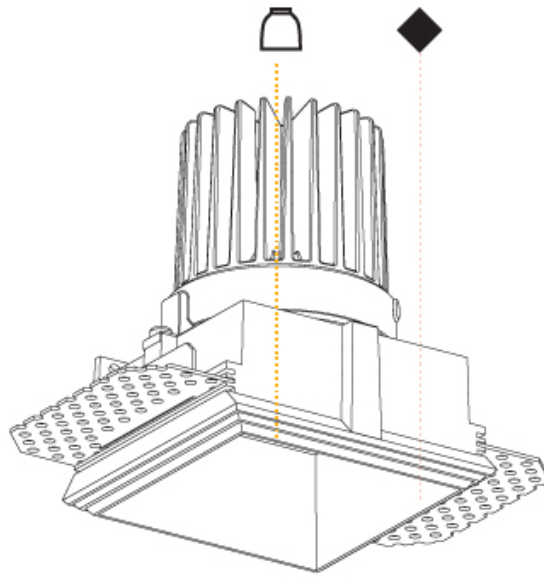

CAVE SINGLE TRIMLESS

A35704-

PROJECT _____

TYPE _____

SPECIFIER _____

QUANTITY _____

DATE _____

A